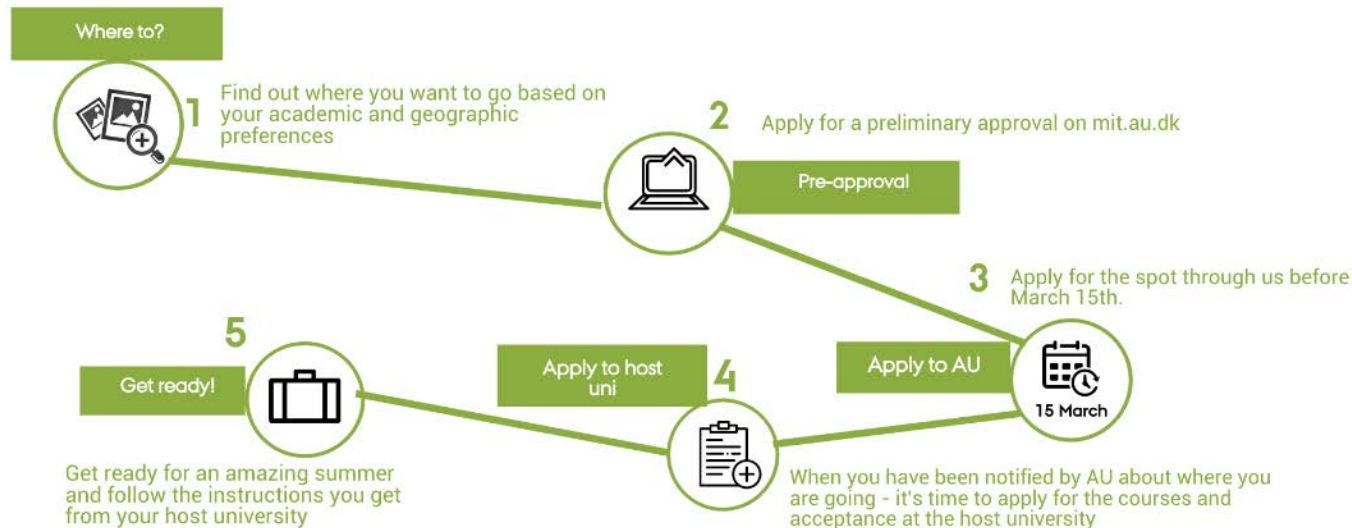

INFO SESSION ON SUMMER SCHOOLS ABROAD 2020

TROELS & CARINA
(WE'LL START AT 16.15 AND FINISH BEFORE 17.00)

AGENDA

- Destinations, it's research time
- Pre-approval, it's waiting time
- Applying
- How to go on your own
- Questions