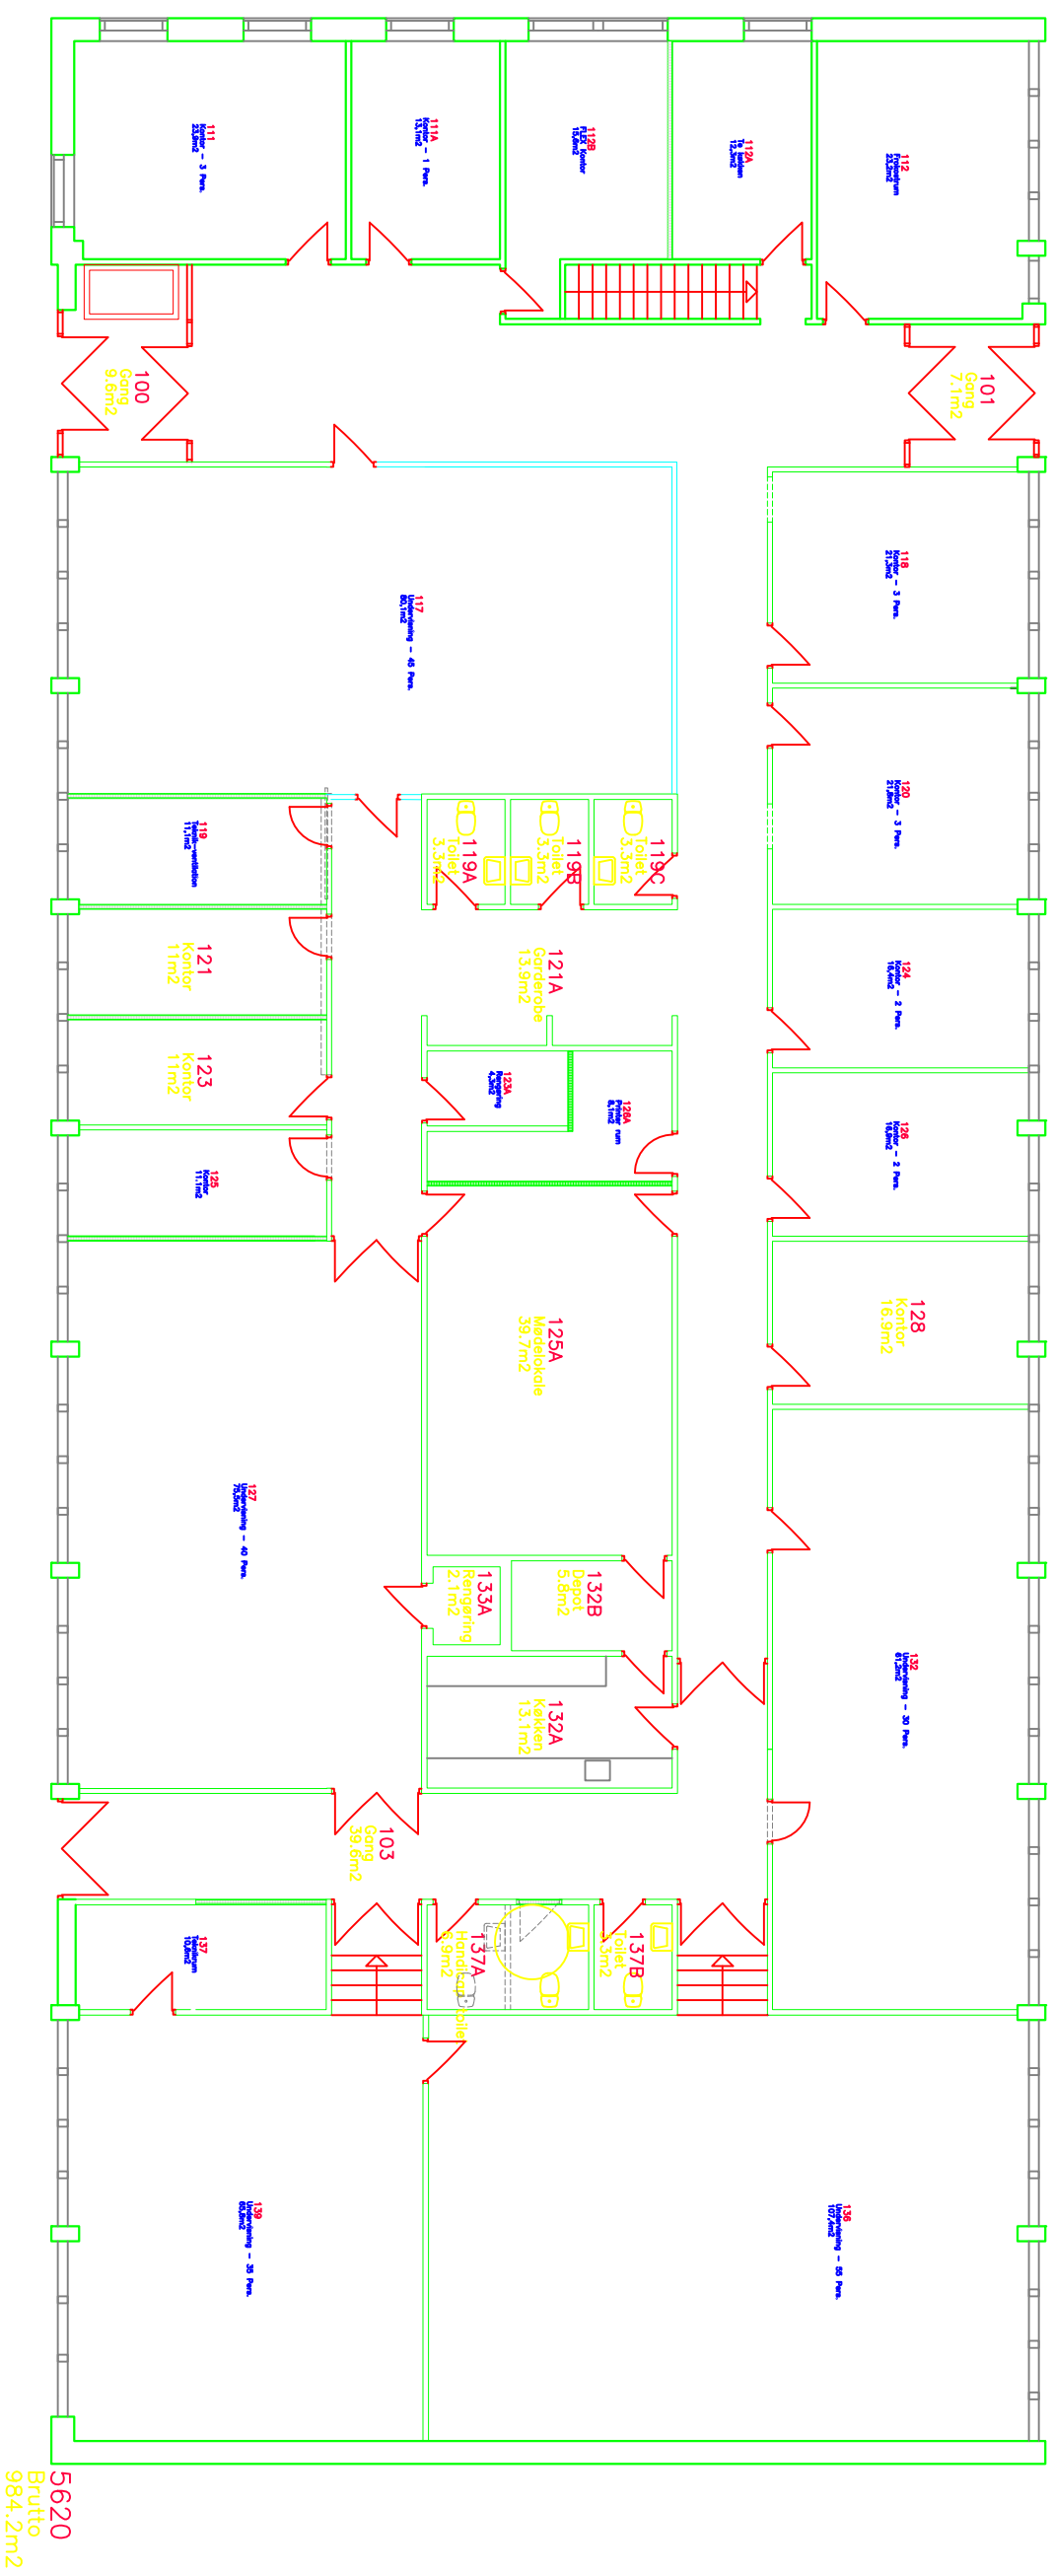

110
Kontor
10,9m²

PRODUCED BY AN AUTODESK STUDENT VERSION

PRODUCED BY AN AUTODESK STUDENT VERSION

Revision: _____ Emne: _____ Ansvar: _____

Bygningsnummer: **5620** Etage: **1**

Adresse: Paludan-Müllers Vej 48

Dato: 03.09.2013 Mål: 1:150 Ansvar: KAL

AARHUS UNIVERSITET

PRODUCED BY AN AUTODESK STUDENT VERSION

Omnia Service

Bygning 26/1, etage 2

Fuglesangs Allé 26, 8210 Århus V